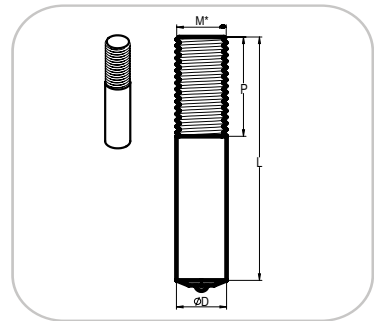

SSS

TV1

V2

V4

VU

FTS

FTS.M-L(P)-alloy	Pcs.	Price
FTS.08-080/15-ST37	3335	€ 0,92

Rapid Arc Welding	✓
Hand Welding	✗