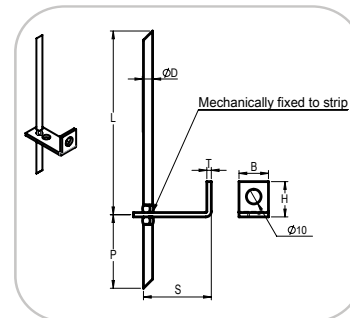

MPU

MPU.x.D.S.H(B/T)-L/P-alloy	Pcs.	Price
MPU.2.6.075.25(25/3)-250/050-304	1000	€ 1,25

Rapid Arc Welding ✗

Hand Welding ✓

Order