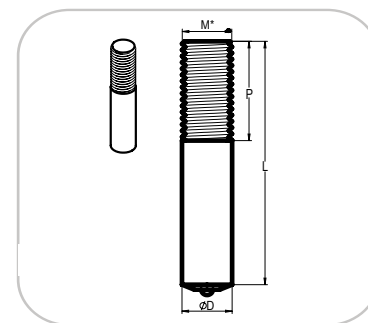

Rapid Arc Welding	✓
Hand Welding	✗

Order

CVC

CVC.D(a) - L(s)-alloy M*	Pcs.	Price
CVC.6(90)-048(30)-309L	1678	€ 0,73

Rapid Arc Welding	✓
Hand Welding	✗

Order

FTS

FTS.M-L(P)-alloy	Pcs.	Price
FTS.08-080/15-ST37	3335	€ 0,92