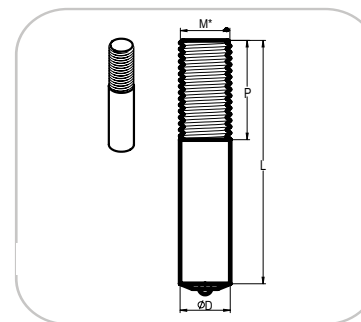

FTS

FTS.M-L(P)-alloy	Pcs.	Price
FTS.08-080/15-ST37	3335	€ 0,92

Rapid Arc Welding ✓

Hand Welding ✗

Order