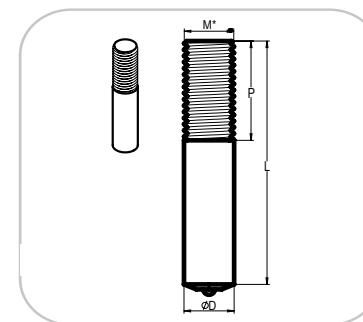

Rapid Arc Welding ✓
 Hand Welding ✗

Order

FTS

FTS.M-L(P)-alloy	Pcs.	Price
FTS.08-080/15-ST37	3335	€ 0,92

Rapid Arc Welding ✓
 Hand Welding ✗

Order

FMS

FMS.M1-L1/P1.M2-L2-alloy	Pcs.	Price
FMS.3/8"-051/038-304	4499	€ 1,60
FMS.5/16"-044/044-12-06-304	3494	€ 1,70
FMS.3/8"-051/038-12-08-304	8000	€ 1,75