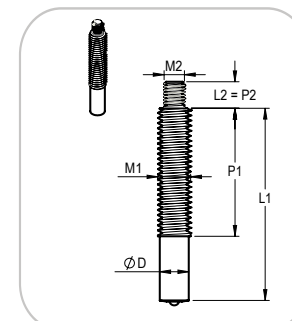

KS

KS.D-L-alloy	Pcs.	Price
KS/BOILER Stud10x25-14742	1159	€ 0,63
Boiler Stud 10x25 -308	26675	€ 0,58
Boiler Stud 10x23-1.4828	8840	€ 0,57
BOILER STUD 10X16-14742	12800	€ 0,48
Sicromal stiften 10x20mm	4682	€ 0,53
Sicromal stiften 10x16mm	2484	€ 0,48
PENØ10X20 mm-310	2050	€ 0,26

Rapid Arc Welding	✓
Hand Welding	✗

Order