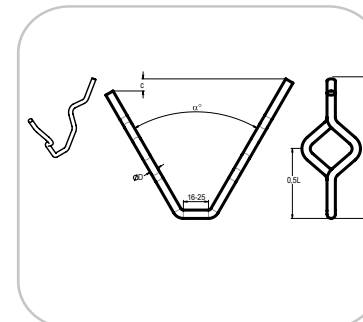

Hand Welding ✓

Order

V2

V2.D (a) - L(c)-alloy	Pcs.	Price
V2.08(60)-040(00)-304H	1000	€ 0,33

Rapid Arc Welding ✗

Hand Welding ✓

Order

VU