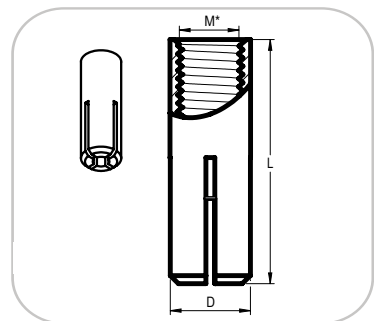

Order

ITS

ITS.DxM*-L/P-alloy	Pcs.	Price
ITS.16XM10-025/15-ST37	2681	€ 2,07
ITS.10XM6-025/020-ST37	90100	€ 1,83
ITS.10XM6-025/020-304	56000	€ 1,90

Rapid Arc Welding	✓
Hand Welding	✗

Order

ISA

ISA.M-L-alloy	Pcs.	Price
ISA.06-030-316	9847	€ 0,85
ISA.06-030-304	2248	€ 0,75