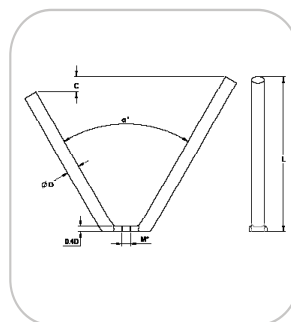

TV1

TV1.D(α) - L(c)-alloy M*	Pcs.	Price
TV1.08(60)-032(00)-310 M8	2734	€ 1,05

Rapid Arc Welding	✗
Hand Welding	✓

Order