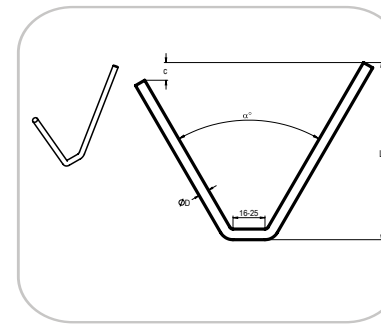

V2

V2.D (a) - L(c)-alloy	Pcs.	Price
V2.08(60)-040(00)-304H	1000	€ 0,33

Rapid Arc Welding	✗
Hand Welding	✓

Order