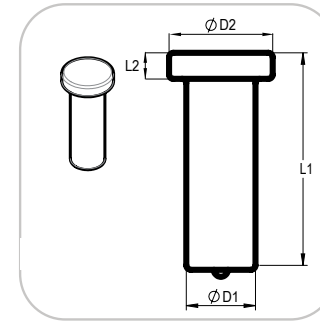

SHC

SHC.22-200-ST37	Pcs.	Price
SHC.22-200-ST37	1175	€ 1,45
SHC.19x100-ST37	2055	€ 1,20

Rapid Arc Welding	✓
Hand Welding	✗

Order