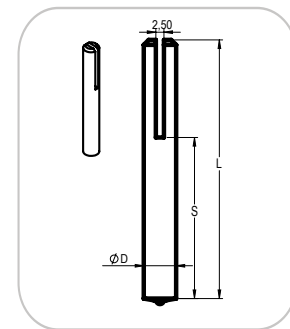

SSS

SSS.D-L(S)-alloy	Pcs.	Price
SSS.10-070(035)-310	1075	€ 1,63
SSS.10-053(025)-310	2148	€ 1,33
SSS.10-040(20)-310	4570	€ 1,13
SSS.08-067(33)-310	1978	€ 1,33

Rapid Arc Welding	✓
Hand Welding	✗

Order