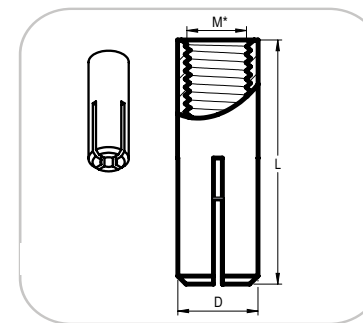

ISA

ISA.M-L-alloy	Pcs.	Price
ISA.06-030-316	9847	€ 0,85
ISA.06-030-304	2248	€ 0,75

Rapid Arc Welding ✓
Hand Welding ✗

Order