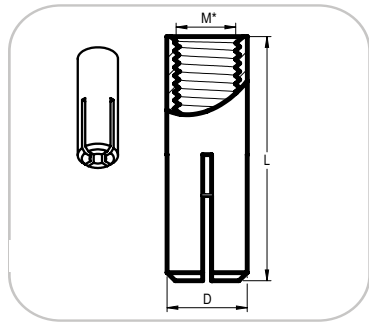

V2

V4

VU

ISA

ISA.M-L-alloy	Pcs.	Price
ISA.06-030-316	9847	€ 0,85
ISA.06-030-304	2248	€ 0,75

Rapid Arc Welding ✓

Hand Welding ✗

Order