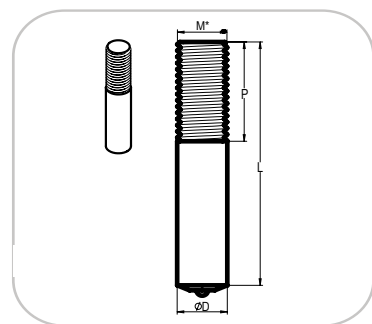

FTS

FTS.M-L(P)-alloy	Pcs.	Price
FTS.08-080/15-ST37	3335	€ 0,92

Rapid Arc Welding	✓
Hand Welding	✗

Order