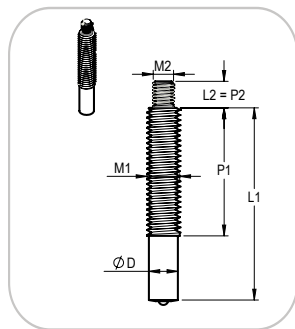

KS

KS.D-L-alloy	Pcs.	Price
KS/BOILER Stud10x25-14742	1159	€ 0,63
Boiler Stud 10x25 -308	26675	€ 0,58
Boiler Stud 10x23-1.4828	8840	€ 0,57
BOILER STUD 10X16-14742	12800	€ 0,48
Sicromal stiften 10x20mm	4682	€ 0,53
Sicromal stiften 10x16mm	2484	€ 0,48
PENØ10X20 mm-310	2050	€ 0,26

Rapid Arc Welding	✓
Hand Welding	✗

Order