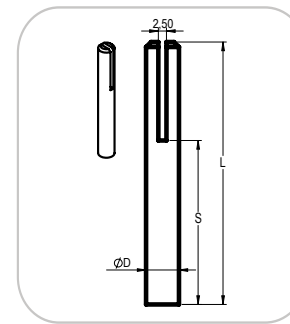

ITS.DxM*-L/P-alloy	Pcs.	Price
ITS.16XM10-025/15-ST37	2681	€ 2,07
ITS.10XM6-025/020-ST37	90100	€ 1,83
ITS.10XM6-025/020-304	56000	€ 1,90

Rapid Arc Welding	✓
Hand Welding	✗

Order

SSP

SSP.D-L(S)-alloy	Pcs.	Price
SSP.10-095-(070)-ST37 open height 90	4800	€ 1,15