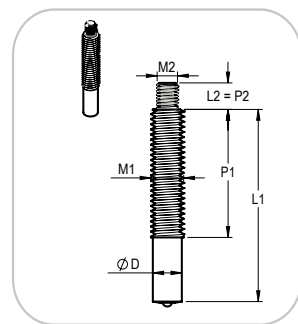

FMS.M1-L1/P1.M2-L2-alloy	Pcs.	Price
FMS.3/8"-051/038-304	4499	€ 1,60
FMS.5/16"-044/044-12-06-304	3494	€ 1,70
FMS.3/8"-051/038-12-08-304	8000	€ 1,75

Rapid Arc Welding	✓
Hand Welding	✗

Order