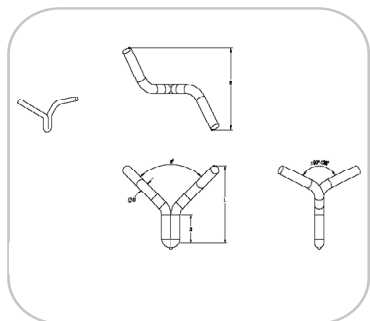

CVC

CVC.D(a) - L(s)-alloy M*	Pcs.	Price
CVC.6(90)-048(30)-309L	1678	€ 0,73

Rapid Arc Welding	✓
Hand Welding	✗

Order