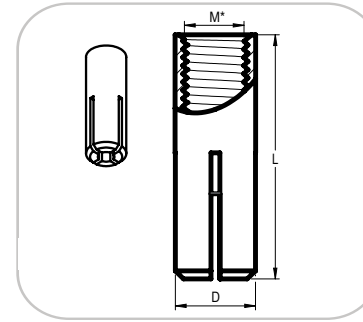

ISA

ISA.M-L-alloy	Pcs.	Price
ISA.06-030-316	9044	€ 0,85
ISA.06-030-304	2248	€ 0,75

Rapid Arc Welding	✓
Hand Welding	✗

[Order](#)