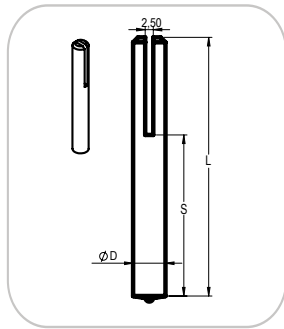

SSS

SSS.D-L(S)-alloy	Pcs.	Price
SSS.10-070(035)-310	1075	€ 1,63
SSS.10-053(025)-310	2148	€ 1,33
SSS.10-040(20)-310	4570	€ 1,13
SSS.08-067(33)-310	1978	€ 1,33

Rapid Arc Welding	✓
Hand Welding	✗

Order