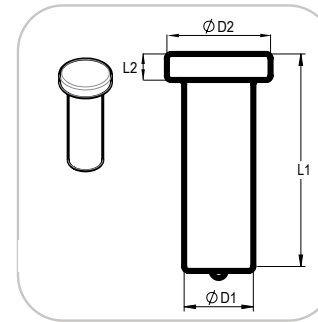

MTC-R-alloy	Pcs.	Price
MTC-104-301	1026	€ 0,45

Rapid Arc Welding	✗
Hand Welding	✗

Order

SHC

SHC.22-200-ST37	Pcs.	Price
SHC.22-200-ST37	1300	€ 1,45

Rapid Arc Welding	✓
Hand Welding	✗

Order

RIN