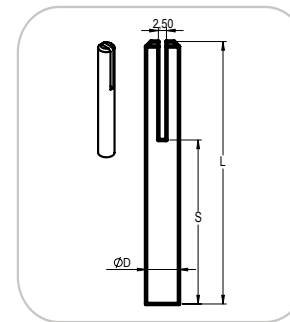

SSP

SSP.D-L(S)-alloy	Pcs.	Price
SSP.10-095-(070)-ST37 open height 90	4800	€ 1,15

Rapid Arc Welding	✗
Hand Welding	✓

Order