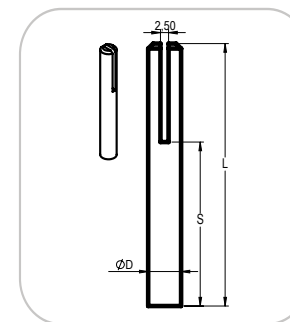

SSP

SSP.D-L(S)-alloy	Pcs.	Price
SSP.10-095-(070)-ST37 open height 90	4800	€ 1,15

Rapid Arc Welding ✗

Hand Welding ✓

Order