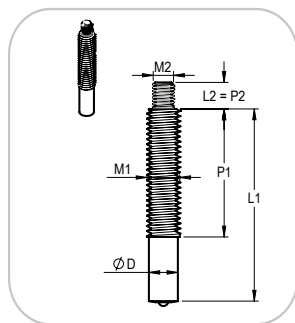

Rapid Arc Welding ✓
 Hand Welding ✗

Order

FTS

FTS.M-L(P)-alloy	Pcs.	Price
FTS.08-080/15-ST37	3335	€ 0,92

Rapid Arc Welding ✓
 Hand Welding ✗

Order

FMS

FMS.M1-L1/P1.M2-L2-alloy	Pcs.	Price
FMS.3/8"-051/038-304	4499	€ 1,60
FMS.5/16"-044/044-12-06-304	3494	€ 1,70
FMS.3/8"-051/038-12-08-304	8000	€ 1,75