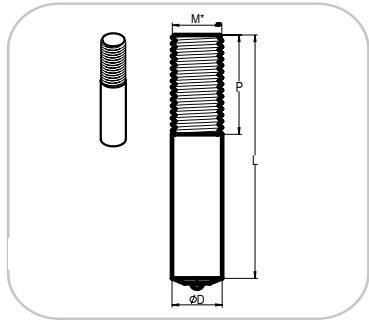

ISA

ITS

MPU

RIN

FTS

FTS.M-L(P)-alloy	Pcs.	Price
FTS.08-080/15-ST37	3285	€ 0,92

Rapid Arc Welding	✓
Hand Welding	✗

[Order](#)