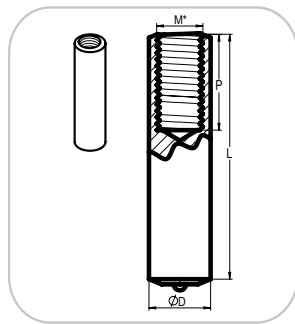

ITS.DxM*-L/P-alloy	Pcs.	Price
ITS.16XM10-025/15-ST37	2681	€ 2,07
ITS.10XM6-025/020-ST37	90100	€ 1,83
ITS.10XM6-025/020-304	56000	€ 1,90

Rapid Arc Welding	✓
Hand Welding	✗

Order

SSP

SSP.D-L(S)-alloy	Pcs.	Price
SSP.10-095-(070)-ST37 open height 90	4800	€ 1,15