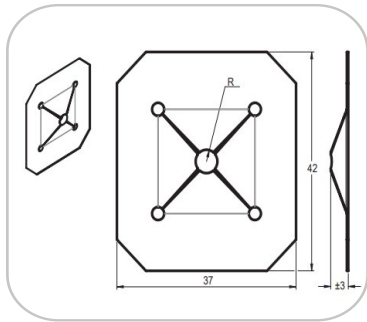

MTC-R-alloy	Pcs.	Price
MTC-104-301	1026	€ 0,45

Rapid Arc Welding	✗
Hand Welding	✗

Order

SHC

SHC.22-200-ST37	Pcs.	Price
SHC.22-200-ST37	1300	€ 1,45

Rapid Arc Welding	✓
Hand Welding	✗

Order

RIN