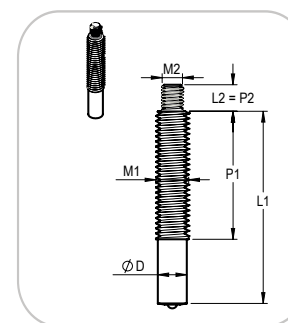

FMS

FMS.M1-L1/P1.M2-L2-alloy	Pcs.	Price
FMS.3/8"-051/038-304	4499	€ 1,60
FMS.5/16"-044/044-12-06-304	3494	€ 1,70
FMS.3/8"-051/038-12-08-304	8000	€ 1,75

Rapid Arc Welding	✓
Hand Welding	✗

Order