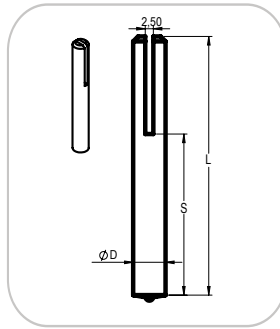

VU.D (a) - L (c) - alloy Pcs. Price

VU.08(60)-076(00)-304H (3") 1842 € 0,39

Rapid Arc Welding ✗

Hand Welding ✓

Order

D-Serie (Dual lining)

SSS STH TV1

SSS