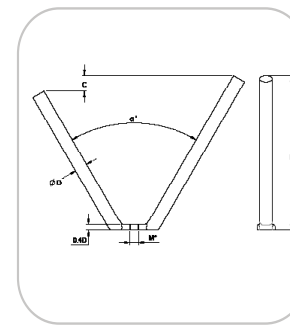

Order

TV1

TV1.D(a) - L(c)-alloy M*	Pcs.	Price
TV1.08(60)-032(00)-310 M8	2734	€ 1,05

Rapid Arc Welding	✗
Hand Welding	✓

Order

STH

STH.D- L/B-alloy	Pcs.	Price
STH.6-189(025)-304 with 45°cuts	3290	€ 1,28

Rapid Arc Welding	✗
Hand Welding	✓