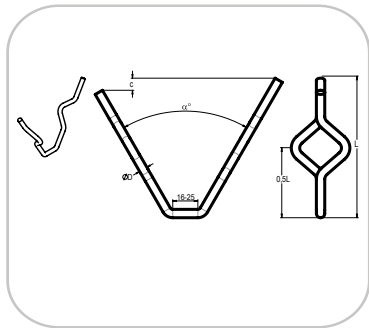

VU

VU.D (a) - L (c) - alloy Pcs. Price

VU.08(60)-076(00)-304H (3") 1842 € 0,39

Rapid Arc Welding ✗

Hand Welding ✓

Order