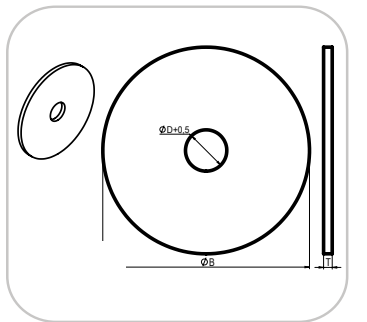

MTC-R-alloy	Pcs.	Price
MTC-104-301	1026	€ 0,45

Rapid Arc Welding	✗
Hand Welding	✗

Order

SHC

SHC.22-200-ST37	Pcs.	Price
SHC.22-200-ST37	1300	€ 1,45

Rapid Arc Welding	✓
Hand Welding	✗

Order

RIN