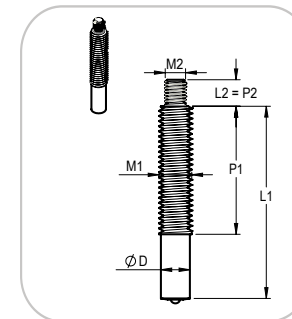

FMS

FMS.M1-L1/P1.M2-L2-alloy	Pcs.	Price
FMS.3/8''-051/038-304	4499	€ 1,60
FMS.5/16''-044/044-12-06-304	3089	€ 1,70
FMS.3/8''-051/038-12-08-304	8000	€ 1,75

Rapid Arc Welding	✓
Hand Welding	✗

Order