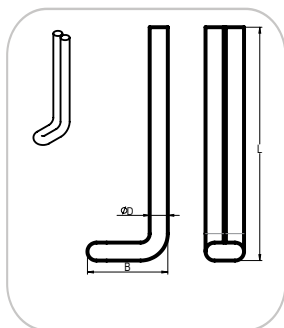

Order

TV1

TV1.D(a) - L(c)-alloy M*	Pcs.	Price
TV1.08(60)-032(00)-310 M8	2734	€ 1,05

Rapid Arc Welding	✗
Hand Welding	✓

Order

STH

STH.D- L/B-alloy	Pcs.	Price
STH.6-189(025)-304 with 45°cuts	3290	€ 1,28

Rapid Arc Welding	✗
Hand Welding	✓