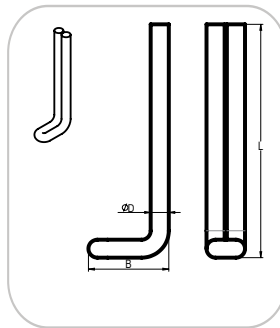

STH

STH.D- L/B-alloy	Pcs.	Price
STH.6-189(025)-304 with 45°cuts	3290	€ 1,28

Rapid Arc Welding ✗

Hand Welding ✓

[Order](#)