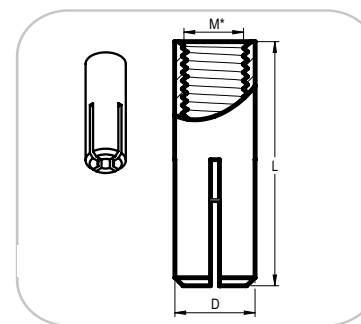

FMS

FMS.M1-L1/P1.M2-L2-alloy	Pcs.	Price
FMS.3/8"-051/038-304	4499	€ 1,60
FMS.5/16"-044/044-12-06-304	3494	€ 1,70
FMS.3/8"-051/038-12-08-304	8000	€ 1,75

Rapid Arc Welding	✓
Hand Welding	✗

Order

ISA

ISA.M-L-alloy	Pcs.	Price
ISA.06-030-316	9847	€ 0,85
ISA.06-030-304	2248	€ 0,75