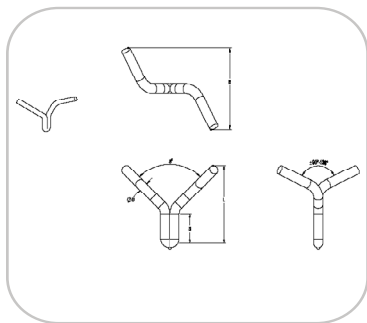

CVC

CVC.D(a) - L(s)-alloy M*	Pcs.	Price
CVC.6(90)-048(30)-309L	1678	€ 0,73

Rapid Arc Welding	✓
Hand Welding	✗

Order