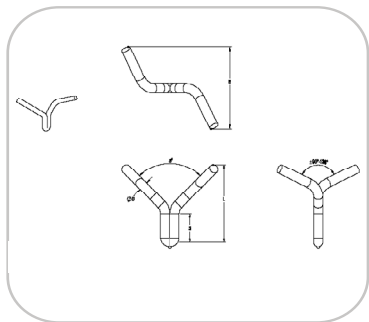

FMS

FMS.M1-L1/P1.M2-L2-alloy	Pcs.	Price
FMS.3/8"-051/038-304	4499	€ 1,60
FMS.5/16"-044/044-12-06-304	3494	€ 1,70
FMS.3/8"-051/038-12-08-304	8000	€ 1,75

Rapid Arc Welding ✓

Hand Welding ✗

Order

CVC

CVC.D(a) - L(s)-alloy M*	Pcs.	Price
CVC.6(90)-048(30)-309L	1678	€ 0,73