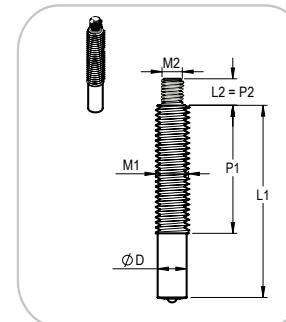

KS

KS.D-L-alloy	Pcs.	Price
KS/BOILER Stud10x25-14742	1159	€ 0,63
Boiler Stud 10x25 -308	26675	€ 0,58
Boiler Stud 10x23-1.4828	8840	€ 0,57
BOILER STUD 10X16-14742	12800	€ 0,48
Sicromal stiften 10x20mm	4682	€ 0,53
Sicromal stiften 10x16mm	2484	€ 0,48
PENØ10X20 mm-310	2050	€ 0,26

Rapid Arc Welding ✓

Hand Welding ✗

Order