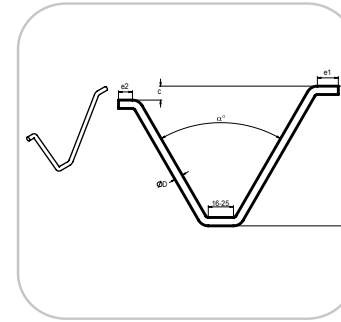

V4

V4.D (a) - L(c)/e1.e2-alloy	Pcs.	Price
V4.06(60)-150(00)/20-20-304	4800	€ 0,51

Rapid Arc Welding	✗
Hand Welding	✓

Order