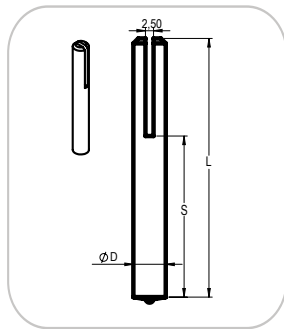

SSS

SSS.D-L(S)-alloy	Pcs.	Price
SSS.10-070(035)-310	1075	€ 1,63
SSS.10-053(025)-310	2148	€ 1,33
SSS.10-040(20)-310	4570	€ 1,13
SSS.08-067(33)-310	1978	€ 1,33

Rapid Arc Welding	✓
Hand Welding	✗

Order