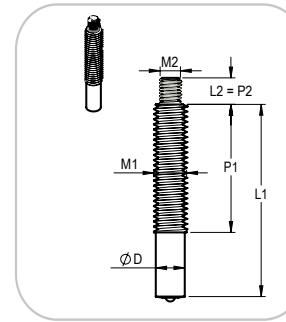

FMS

FMS.M1-L1/P1.M2-L2-alloy	Pcs.	Price
FMS.3/8"-051/038-304	4499	€ 1,60
FMS.5/16"-044/044-12-06-304	3494	€ 1,70
FMS.3/8"-051/038-12-08-304	8000	€ 1,75

Rapid Arc Welding ✓

Hand Welding ✗

Order